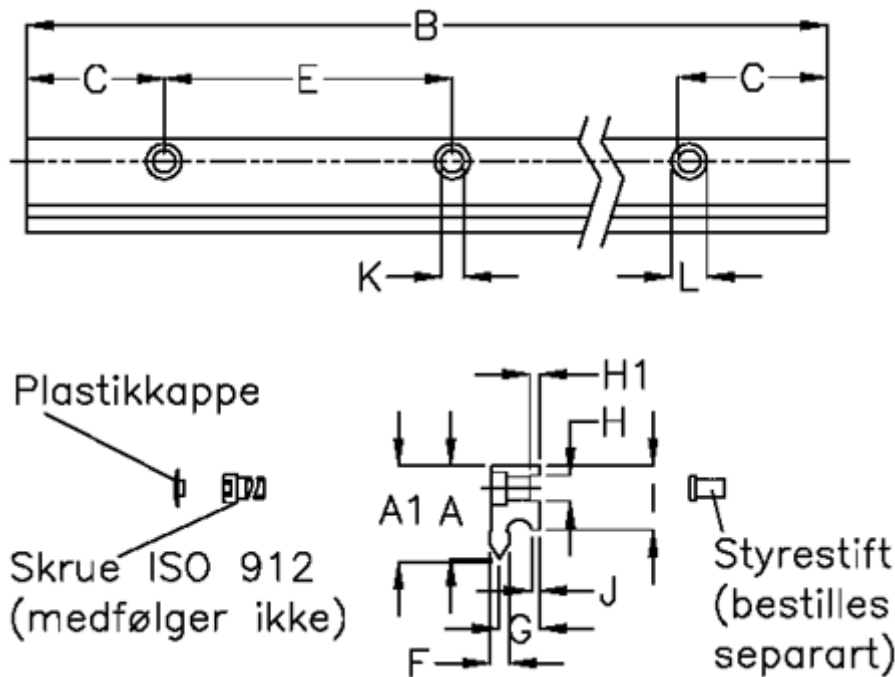

Article number: 05712545936

Description: Hepco GV3 slide NM E L5936 P3
with counterbored holes

Measures

A	= 29	G	= 12.7	Weight kg/1000 = 2.60
A1	= 29.89	H	= 8	
B	= 5936	H1	= 3.0	
C	= 43.0	I	= 20.40	
E	= 90	J	= 2.30	
F	= 6.42	K	= 7.0	
For bearing	= J34	L	= 11 x 6.1	
For guide pin	= SDP8	Precision type	= P3	